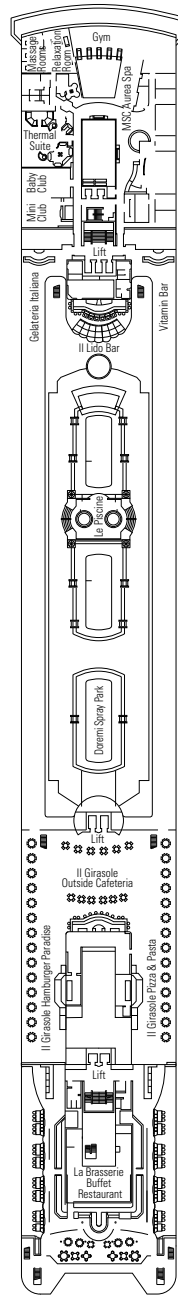

DECK 11
ACQUAMARINA