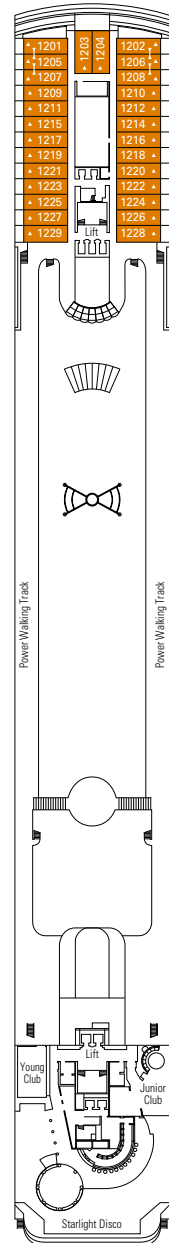

MSC Armonia

Use the deck plans to select your ideal cabin.
Choose the deck you wish then use the colours to identify the category of accommodation you desire.

Cabins 976 | Guests 2679

Cabin Categories and Experiences.

BELLA EXPERIENCE

- Interior
- Outside with Partial View

FANTASTICA EXPERIENCE

- Interior
- Ocean View
- Balcony
- Suite

AUREA EXPERIENCE

- Balcony
- Suite

LEGEND

- ▲ Sofa bed
- 3rd bed is a pullman bed
- 3rd and 4th beds are pullman beds
- ↔ Connecting Cabins
- H Cabins for guests with disabilities or reduced mobility
- Cabins with partial view

- All cabins have one double bed convertible to two single beds, except in cabins for guests with disabilities or reduced mobility (H).
- 3rd bed available in all categories except for Outside with Partial View Bella.
- 4th bed available in all categories except for Outside with Partial View Bella, Balcony and Suites.

DECK 13
SUN DECK

DECK 12
ZAFFIRO