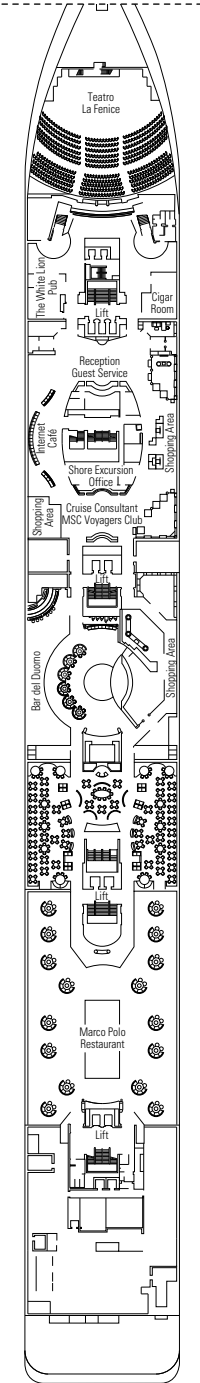

MSC Armonia

Use the deck plans to select your ideal cabin.
Choose the deck you wish then use the colours to identify the category of accommodation you desire.

Cabins 976 | Guests 2679

Cabin Categories and Experiences.

BELLA EXPERIENCE

- Interior
- Outside with Partial View

FANTASTICA EXPERIENCE

- Interior
- Ocean View
- Balcony
- Suite

AUREA EXPERIENCE

- Balcony
- Suite

LEGEND

- ▲ Sofa bed
- 3rd bed is a pullman bed
- 3rd and 4th beds are pullman beds
- ↔ Connecting Cabins
- H Cabins for guests with disabilities or reduced mobility
- Cabins with partial view

- All cabins have one double bed convertible to two single beds, except in cabins for guests with disabilities or reduced mobility (H).
- 3rd bed available in all categories except for Outside with Partial View Bella.
- 4th bed available in all categories except for Outside with Partial View Bella, Balcony and Suites.

DECK 5
RUBINO

*Data and descriptions are subject to change and will be verified at the time of booking.