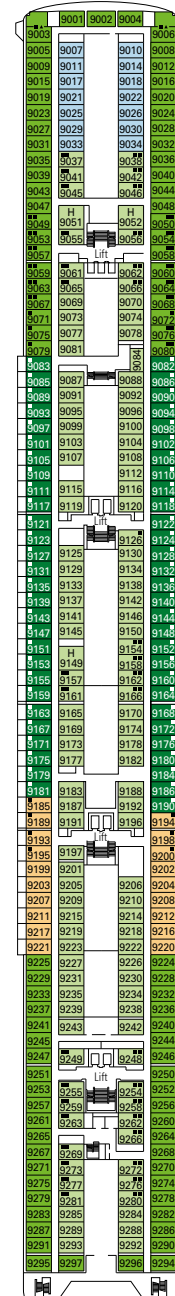

MSC Armonia

Use the deck plans to select your ideal cabin.
Choose the deck you wish then use the colours to identify the category of accommodation you desire.

Cabins 976 | Guests 2679

Cabin Categories and Experiences.

BELLA EXPERIENCE

- Interior
- Outside with Partial View

FANTASTICA EXPERIENCE

- Interior
- Ocean View
- Balcony
- Suite

AUREA EXPERIENCE

- Balcony
- Suite

LEGEND

- ▲ Sofa bed
- 3rd bed is a pullman bed
- 3rd and 4th beds are pullman beds
- ↔ Connecting Cabins
- H Cabins for guests with disabilities or reduced mobility
- Cabins with partial view

- All cabins have one double bed convertible to two single beds, except in cabins for guests with disabilities or reduced mobility (H).
- 3rd bed available in all categories except for Outside with Partial View Bella.
- 4th bed available in all categories except for Outside with Partial View Bella, Balcony and Suites.

DECK 13
SUN DECK

DECK 12
ZAFFIRO

DECK 11
ACQUAMARINA

DECK 10
TORMALINA

DECK 9
AMETISTA

DECK 8
SMERALDO

DECK 7
TOPAZIO

DECK 6
DIAMANTE