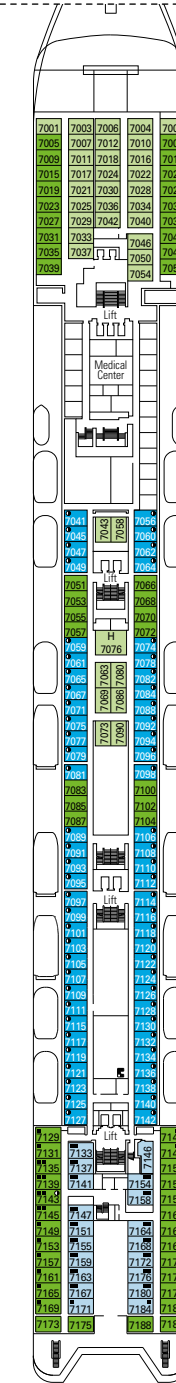

MSC Armonia

Use the deck plans to select your ideal cabin.
Choose the deck you wish then use the colours to identify the category of accommodation you desire.

Cabins 976 | Guests 2679

Cabin Categories and Experiences.

- All cabins have one double bed convertible to two single beds, except in cabins for guests with disabilities or reduced mobility (H).
- 3rd bed available in all categories except for Outside with Partial View Bella.
- 4th bed available in all categories except for Outside with Partial View Bella, Balcony and Suites.

DECK 13
SUN DECK

DECK 12
ZAFFIRO

DECK 11
ACQUAMARINA

DECK 10
TORMALINA

DECK 9
AMETISTA

DECK 8
SMERALDO

DECK 7
TOPAZIO

DECK 6
DIAMANTE

DECK 5
RUBINO

*Data and descriptions are subject to change and will be verified at the time of booking.