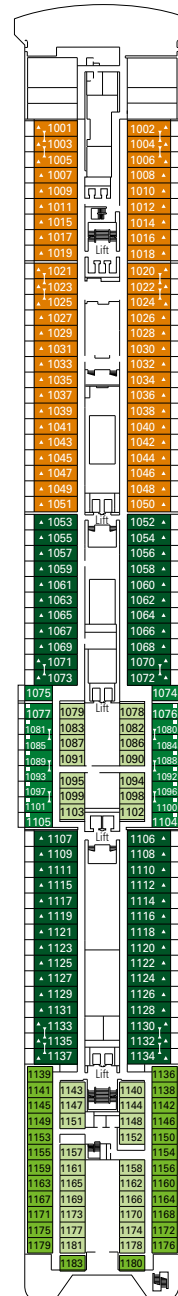

DECK 10
TORMALINA