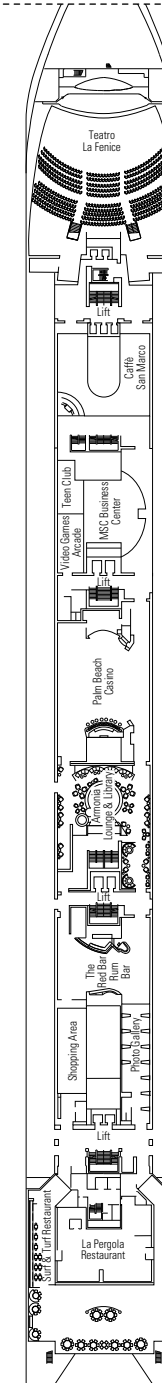

DECK 6
DIAMANTE