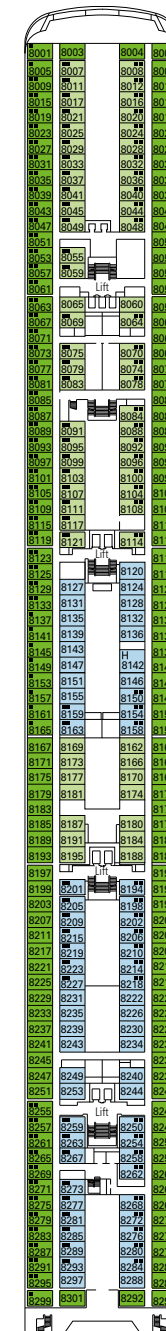

MSC Armonia

Use the deck plans to select your ideal cabin.
Choose the deck you wish then use the colours to identify the category of accommodation you desire.

Cabins 976 | Guests 2679

Cabin Categories and Experiences.

- All cabins have one double bed convertible to two single beds, except in cabins for guests with disabilities or reduced mobility (H).
- 3rd bed available in all categories except for Outside with Partial View Bella.
- 4th bed available in all categories except for Outside with Partial View Bella, Balcony and Suites.

DECK 13
SUN DECK

DECK 12
ZAFFIRO

DECK 11
ACQUAMARINA

DECK 10
TORMALINA

DECK 9
AMETISTA

DECK 8
SMERALDO

DECK 7
TOPAZIO

DECK 6
DIAMANTE

DECK 5
RUBINO

*Data and descriptions are subject to change and will be verified at the time of booking.