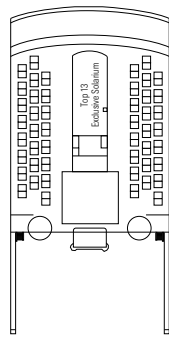

DECK 13
SUN DECK