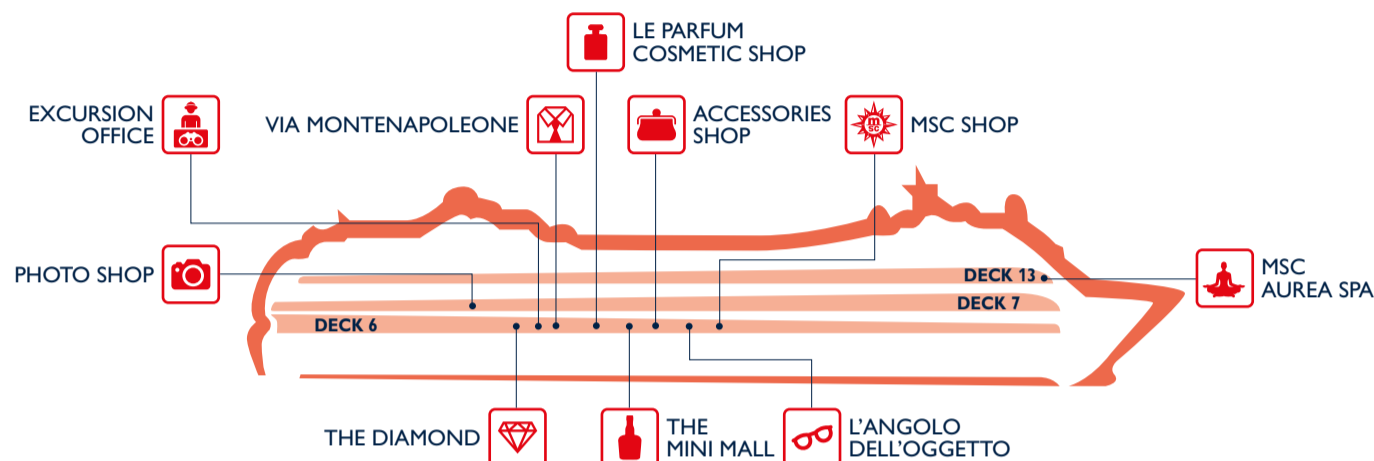

Restaurants	Deck
GLI ARCHI BUFFET RESTAURANT	13
KAITO SUSHI BAR	7
IL GIARDINO BUFFET RESTAURANT	13
LE MAXIM'S	6
L'OLEANDRO	5

Outdoor Bars	Deck
BLUE MARLIN BAR	13
LAGUNA BAR	13
TOP 16 BAR	16

SHOPPING

Shops	Deck
ACCESSORIES SHOP	6
EXCURSION OFFICE	6
L'ANGOLO DELL'OGGETTO	6
LE PARFUM COSMETIC SHOP	6
MSC AUREA SPA	13

Shops	Deck
MSC SHOP	6
PHOTO SHOP	7
THE DIAMOND	6
THE MINI MALL	6
VIA MONTENAPOLEONE	6

ENTERTAINMENT

Fun	Deck
ART GALLERY	7
CARD ROOM	7
COPACABANA POOL AREA	13
CRYSTAL LOUNGE	7
CYBER CAFÈ	7
ILTUCANO LOUNGE	6
LA SPIAGGIA POOL AREA	13
LIBRARY	7

Fun	Deck
Q32 DISCO	14
SANREMO CASINO	7
SHUFFLEBOARD	14
TEATRO LA SCALA	6
VIDEO ARCADE	14

FAMILY & FUN

Family Areas	Deck
BABY CLUB INDOOR PLAYROOM (under 3 yrs)	14
CHILDREN OUTDOOR POOL & GAMES	14
COPACABANA POOL AREA	13
KIDS' CORNER	13
JUNIORS CLUB (7-11 years)	14
LAGUNA BAR	13
LA SPIAGGIA POOL AREA	13

Family Areas	Deck
MINI CLUB SPACE TRIP (3-6 years)	14
MSC PLANET LOGO SHOP	6
SHUFFLEBOARD	14
SPORT CENTER	16
TEATRO LA SCALA	6
TEENS CLUB (12-17 yrs)	14
VIDEO ARCADE	14

SPORT & WELLBEING

Sport & Wellbeing	Deck
AUREA SPA RECEPTION	13
COPACABANA POOL AREA	13
GYM	13
JEAN LOUIS DAVID	13
LA SPIAGGIA POOL AREA	13
MASSAGE ROOMS	13
MEDICAL SPA	13