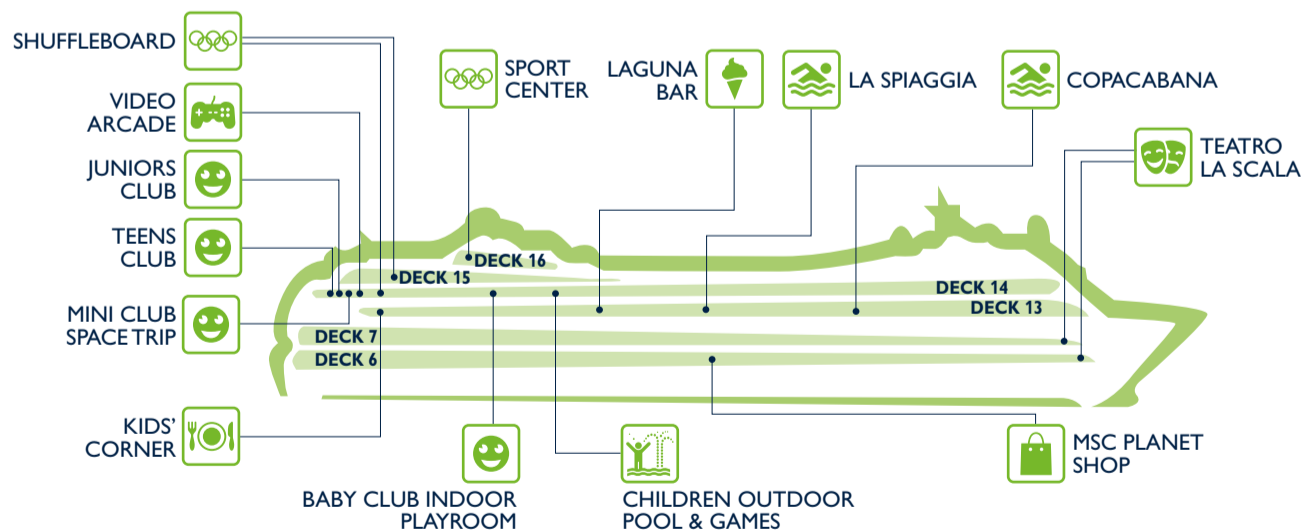

Restaurants	Deck
GLI ARCHI BUFFET RESTAURANT	13
KAITO SUSHI BAR	7
IL GIARDINO BUFFET RESTAURANT	13
LE MAXIM'S	6
L'OLEANDRO	5

Outdoor Bars	Deck
BLUE MARLIN BAR	13
LAGUNA BAR	13
TOP 16 BAR	16

SHOPPING

Shops	Deck
ACCESSORIES SHOP	6
EXCURSION OFFICE	6
L'ANGOLO DELL'OGGETTO	6
LE PARFUM COSMETIC SHOP	6
MSC AUREA SPA	13

Shops	Deck
MSC SHOP	6
PHOTO SHOP	7
THE DIAMOND	6
THE MINI MALL	6
VIA MONTENAPOLEONE	6

ENTERTAINMENT

Fun	Deck
ART GALLERY	7
CARD ROOM	7
COPACABANA POOL AREA	13
CRYSTAL LOUNGE	7
CYBER CAFÈ	7
ILTUCANO LOUNGE	6
LA SPIAGGIA POOL AREA	13
LIBRARY	7

Fun	Deck
Q32 DISCO	14
SANREMO CASINO	7
SHUFFLEBOARD	14
TEATRO LA SCALA	6
VIDEO ARCADE	14

FAMILY & FUN

Family Areas	Deck
BABY CLUB INDOOR PLAYROOM (under 3 yrs)	14
CHILDREN OUTDOOR POOL & GAMES	14
COPACABANA POOL AREA	13
KIDS' CORNER	13
JUNIORS CLUB (7-11 years)	14
LAGUNA BAR	13
LA SPIAGGIA POOL AREA	13

Family Areas	Deck
MINI CLUB SPACE TRIP (3-6 years)	14
MSC PLANET LOGO SHOP	6
SHUFFLEBOARD	14
SPORT CENTER	16
TEATRO LA SCALA	6
TEENS CLUB (12-17 yrs)	14
VIDEO ARCADE	14

SPORT & WELLBEING

Sport & Wellbeing	Deck
AUREA SPA RECEPTION	13
COPACABANA POOL AREA	13
GYM	13
JEAN LOUIS DAVID	13
LA SPIAGGIA POOL AREA	13
MASSAGE ROOMS	13
MEDICAL SPA	13