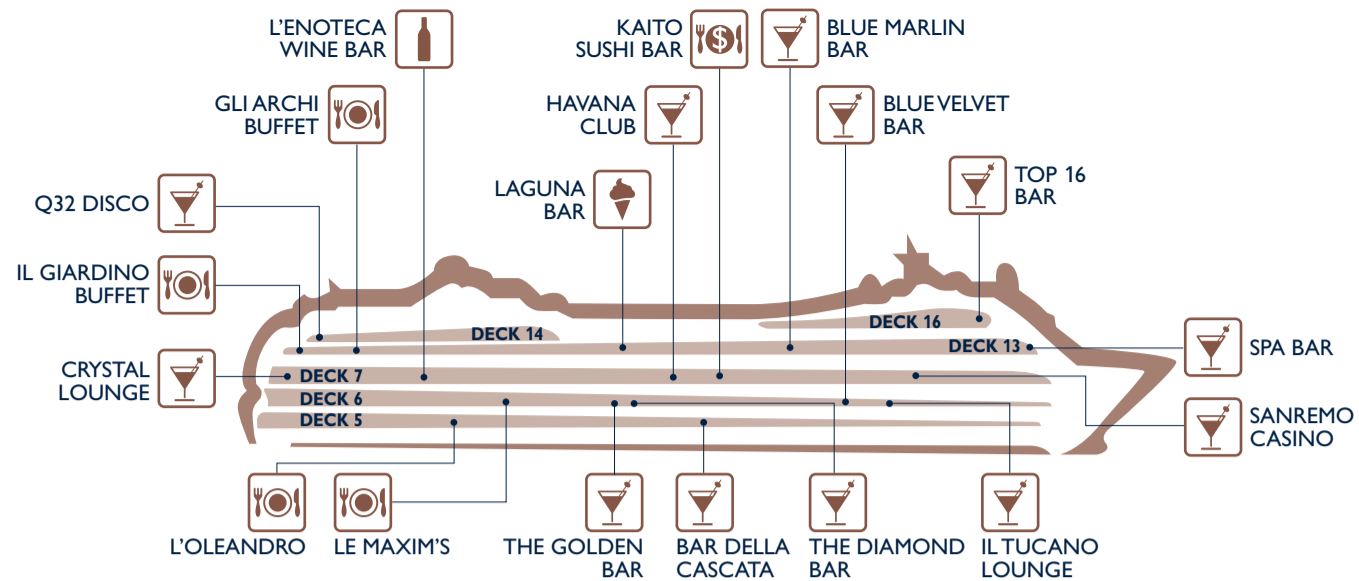

ASSEMBLY STATION			DECK
	C	Sanremo Casino	7
	D	Il Tucano Lounge	6
	E	External port side middle ship	7
	F	External stbd side middle ship	7
	G	Le Maxim's Restaurant	6
	H	Crystal Lounge	7

EAT & DRINK

Bars	Deck
BAR DELLA CASCATA	5
BLUEVELVET BAR	6
CRYSTAL LOUNGE	7
HAVANA CLUB CIGAR ROOM	7
ILTUCANO LOUNGE	6
L'ENOTECA WINE BAR	7
Q32 DISCO	14
SANREMO CASINO	7
SPA BAR	13
THE DIAMOND BAR	6
THE GOLDEN BAR	6

Restaurants	Deck
GLI ARCHI BUFFET RESTAURANT	13
KAITO SUSHI BAR	7
IL GIARDINO BUFFET RESTAURANT	13
LE MAXIM'S	6
L'OLEANDRO	5

Outdoor Bars	Deck
BLUE MARLIN BAR	13
LAGUNA BAR	13
TOP 16 BAR	16

SHOPPING

Shops	Deck
ACCESSORIES SHOP	6
EXCURSION OFFICE	6
L'ANGOLO DELL'OGGETTO	6
LE PARFUM COSMETIC SHOP	6
MSC AUREA SPA	13

Shops	Deck
MSC SHOP	6
PHOTO SHOP	7
THE DIAMOND	6
THE MINI MALL	6
VIA MONTENAPOLEONE	6

ENTERTAINMENT

Fun	Deck
ART GALLERY	7
CARD ROOM	7
COPACABANA POOL AREA	13
CRYSTAL LOUNGE	7
CYBER CAFÈ	7
ILTUCANO LOUNGE	6
LA SPIAGGIA POOL AREA	13
LIBRARY	7

Fun	Deck
Q32 DISCO	14
SANREMO CASINO	7
SHUFFLEBOARD	14
TEATRO LA SCALA	6
VIDEO ARCADE	14

FAMILY & FUN

Family Areas	Deck
BABY CLUB INDOOR PLAYROOM (under 3 yrs)	14
CHILDREN OUTDOOR POOL & GAMES	14
COPACABANA POOL AREA	13
KIDS' CORNER	13
JUNIORS CLUB (7-11 years)	14
LAGUNA BAR	13
LA SPIAGGIA POOL AREA	13