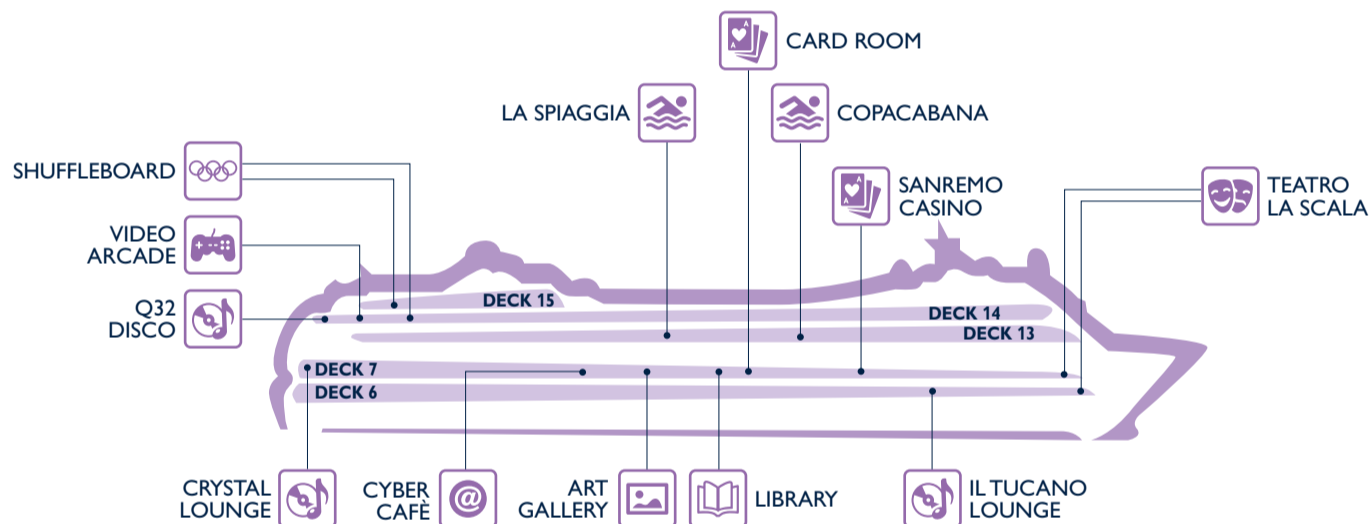

Restaurants	Deck
GLI ARCHI BUFFET RESTAURANT	13
KAITO SUSHI BAR	7
IL GIARDINO BUFFET RESTAURANT	13
LE MAXIM'S	6
L'OLEANDRO	5

Outdoor Bars	Deck
BLUE MARLIN BAR	13
LAGUNA BAR	13
TOP 16 BAR	16

SHOPPING

Shops	Deck
ACCESSORIES SHOP	6
EXCURSION OFFICE	6
L'ANGOLO DELL'OGGETTO	6
LE PARFUM COSMETIC SHOP	6
MSC AUREA SPA	13

Shops	Deck
MSC SHOP	6
PHOTO SHOP	7
THE DIAMOND	6
THE MINI MALL	6
VIA MONTENAPOLEONE	6

ENTERTAINMENT

Fun	Deck
ART GALLERY	7
CARD ROOM	7
COPACABANA POOL AREA	13
CRYSTAL LOUNGE	7
CYBER CAFÈ	7
ILTUCANO LOUNGE	6
LA SPIAGGIA POOL AREA	13
LIBRARY	7

Fun	Deck
Q32 DISCO	14
SANREMO CASINO	7
SHUFFLEBOARD	14
TEATRO LA SCALA	6
VIDEO ARCADE	14

FAMILY & FUN

Family Areas	Deck
BABY CLUB INDOOR PLAYROOM (under 3 yrs)	14
CHILDREN OUTDOOR POOL & GAMES	14
COPACABANA POOL AREA	13
KIDS' CORNER	13
JUNIORS CLUB (7-11 years)	14
LAGUNA BAR	13
LA SPIAGGIA POOL AREA	13

Family Areas	Deck
MINI CLUB SPACE TRIP (3-6 years)	14
MSC PLANET LOGO SHOP	6
SHUFFLEBOARD	14
SPORT CENTER	16
TEATRO LA SCALA	6
TEENS CLUB (12-17 yrs)	14
VIDEO ARCADE	14

SPORT & WELLBEING

Sport & Wellbeing	Deck
AUREA SPA RECEPTION	13
COPACABANA POOL AREA	13
GYM	13
JEAN LOUIS DAVID	13
LA SPIAGGIA POOL AREA	13
MASSAGE ROOMS	13
MEDICAL SPA	13