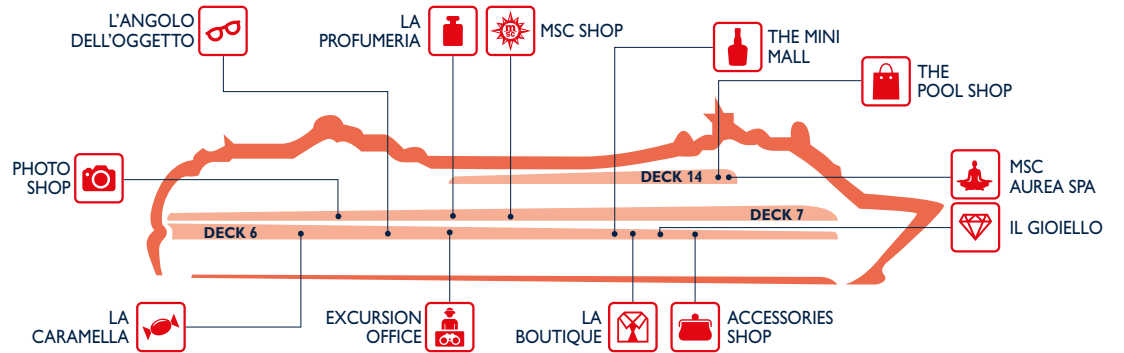

# EAT & DRINK

Bars	Deck
CLUB 33 DISCO	16
L'APERITIVO BAR	6
L'ENOTECA	7
L'ESPRESSO COFFEE BAR	7
LA PIAZZETTA (pastry & ice cream)	6
LA PRUA PIANO BAR	7
ROYAL PALM CASINO	6
SPA BAR	14
SPLENDIDA BAR	5
THE AFT LOUNGE	7
THE CIGAR LOUNGE	6
THE PURPLE JAZZ BAR	7

Restaurants	Deck
BORA BORA BUFFET RESTAURANT	14
LA REGGIA	5
	6
PAGO PAGO BUFFET RESTAURANT	14
SANTA FE TEX MEX	7
SPORTS BAR BOWLING (American finger food)	7
VILLA VERDE	6

Outdoor Bars	Deck
BAR DEL RICCIO	14
L'EQUATORE	14
MOVIDA BAR	15
TARTARUGA BAR	14
TOP 18 BAR	18

# SHOPPING

Shops	Deck
ACCESSORIES SHOP	6
EXCURSION OFFICE	6
IL GIOIELLO	6
L'ANGOLO DELL'OGGETTO	6
LA BOUTIQUE	6
LA CARAMELLA	6

Shops	Deck
LA PROFUMERIA	7
MSC AUREA SPA	14
MSC SHOP	7
PHOTO SHOP	7
THE MINI MALL	6
THE POOL SHOP	14

# ENTERTAINMENT

Fun	Deck
4D CINEMA	16
AQUA PARK	14
CLUB 33	16
CYBERLIBRARY	5
F1 SIMULATOR	16
GALLERIA D'ARTE	7
GAMES ARCADE	6
	16
L'EQUATORE (Covered Pool)	14

Fun	Deck
LA PRUA PIANO BAR	7
PLAYA DEL SOL	15
ROYAL PALM CASINO	6
SHUFFLEBOARD	16
SPORTS BAR & BOWLING	7
THE AFT LOUNGE	7
THE STRAND THEATRE	6
	7