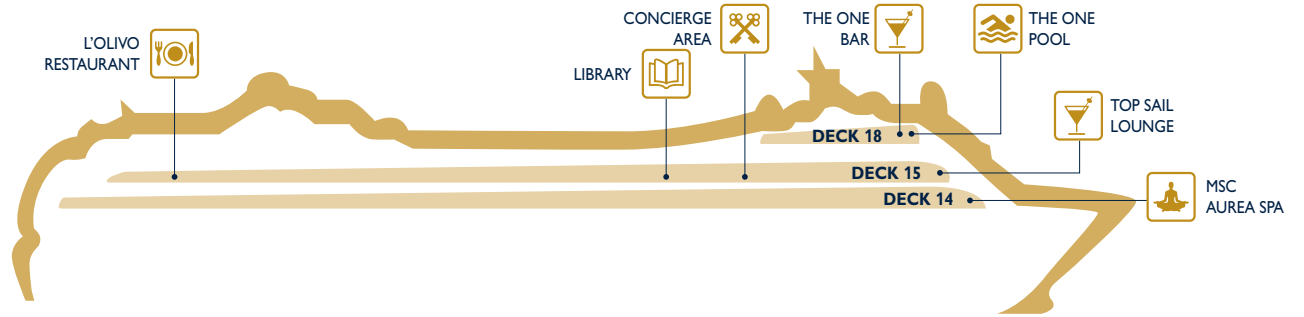

INFORMATION	EXCURSION OFFICE	LIFT	STAIRS	TELEPHONE	EXIT ENTRANCE
TOILETS	CHANGING STATION	SMOKING AREAS Further restrictions may apply depending on local regulations. Please always refer to the signs available.	MSC YACHT CLUB		

DECK 18 The One Bar The One Pool TOP 18 Exclusive Solarium DECK 16 4D Cinema Club 33 F1 Simulator Games Arcade MSC Arena Shuffleboard Squash Teen's Area	DECK 15 Children's Pool Concierge Area I Graffiti Il Polo Nord L'Olivo Restaurant Movidia Bar Playa del Sol Power Walking Track Teens Toboga Top Sail Lounge	DECK 14 Aqua Park Bar del Riccio Bora Bora Buffet Restaurant Gym L'Equatore Covered pool MSC Aurea Spa Pago Pago Buffet Restaurant Tartaruga Bar The Pool Shop	DECK 7 Galleria d'Arte L'Enoteca L'Espresso Coffee Bar La Prua Piano Bar Photo Gallery Photo Shop Santa Fe Tex Mex Shops Sports Bar Bowling The Aft Lounge Bar & music The Purple Jazz Bar The Strand Theatre	DECK 6 L'Aperitivo Bar Excursion Office Games Arcade La Piazzetta La Reggia Restaurant Royal Palm Casino Shops The Cigar Lounge The Strand Theatre Villa Verde Restaurant Voyagers Club Info Point	DECK 5 Business Center Cyberlibrary La Reggia Restaurant Reception - Guest service Splendida Bar DECK 4 Medical Center Tender Access

MSC YACHT CLUB	Deck
CONCIERGE AREA	15
L'OLIVO RESTAURANT	15
LIBRARY	15
MSC AUREA SPA	14
THE ONE BAR	18
THE ONE POOL	18
TOP SAIL LOUNGE	15