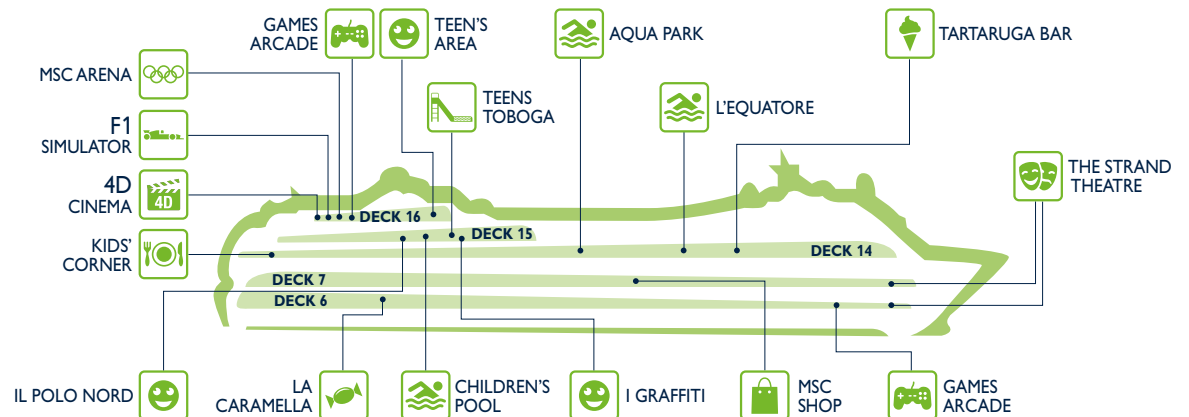

Restaurants	Deck
BORA BORA BUFFET RESTAURANT	14
LA REGGIA	5
	6
PAGO PAGO BUFFET RESTAURANT	14
SANTA FE TEX MEX	7
SPORTS BAR BOWLING (American finger food)	7
VILLA VERDE	6

Outdoor Bars	Deck
BAR DEL RICCIO	14
L'EQUATORE	14
MOVIDA BAR	15
TARTARUGA BAR	14
TOP 18 BAR	18

# SHOPPING

Shops	Deck
ACCESSORIES SHOP	6
EXCURSION OFFICE	6
IL GIOIELLO	6
L'ANGOLO DELL'OGGETTO	6
LA BOUTIQUE	6
LA CARAMELLA	6

Shops	Deck
LA PROFUMERIA	7
MSC AUREA SPA	14
MSC SHOP	7
PHOTO SHOP	7
THE MINI MALL	6
THE POOL SHOP	14

# ENTERTAINMENT

Fun	Deck
4D CINEMA	16
AQUA PARK	14
CLUB 33	16
CYBERLIBRARY	5
F1 SIMULATOR	16
GALLERIA D'ARTE	7
GAMES ARCADE	6
	16
L'EQUATORE (Covered Pool)	14

Fun	Deck
LA PRUA PIANO BAR	7
PLAYA DEL SOL	15
ROYAL PALM CASINO	6
SHUFFLEBOARD	16
SPORTS BAR & BOWLING	7
THE AFT LOUNGE	7
THE STRAND THEATRE	6
	7

# FAMILY & FUN

Family Areas	Deck
4D CINEMA	16
AQUA PARK	14
CHILDREN'S POOL	15
F1 SIMULATOR	16
GAMES ARCADE	6
	16
I GRAFFITI (12-17 yrs)	15
IL POLO NORD (under 12 yrs)	15
KIDS' CORNER (Buffet)	14

Family Areas	Deck
L'EQUATORE (Covered Pool)	14
LA CARAMELLA	6
MSC SHOP	7
MSC ARENA	16
TARTARUGA BAR	14
TEEN'S AREA	16
TEENS TOBOGA	15
THE STRAND THEATRE	6
	7