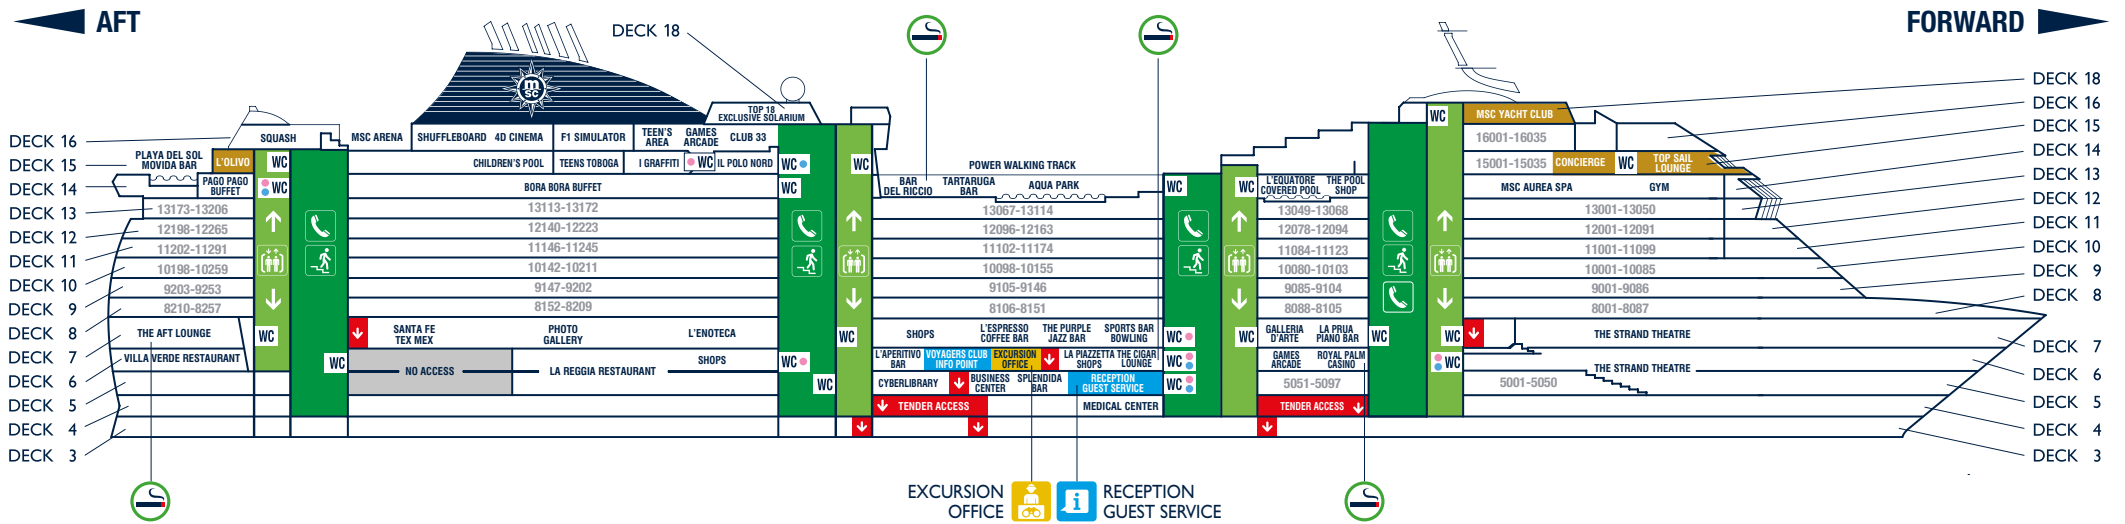

USEFUL NUMBERS	
RECEPTION - GUEST SERVICE	99
EXCURSION OFFICE	2804/2805
MEDICAL EMERGENCY	115
MINI & JUNIORS CLUB	2877/2890
MSC AUREA SPA	2732
JEAN LOUIS DAVID - HAIR SALON	2730
ONBOARD EMERGENCY NUMBER	2300
MSC SPLENDIDA (for ship emergency)	On your Cruise Card

TECHNICAL INFORMATION	
GROSS TONNAGE	137.936 tons
LENGTH / HEIGHT	333,30 m / 66,80 m
TOTAL NUMBER OF GUESTS	4.363
CREW MEMBERS	1.370
LIFTS	25
VOLTAGE	110/220 volts
WI-FI	Everywhere on board
POOLS	5
DECKS	18

ASSEMBLY STATION		DECK
<b>C</b>	Royal Palm Casino	<b>6</b>
<b>D</b>	La Prua Piano Bar	<b>7</b>
<b>E</b>	La Piazzetta	<b>6</b>
<b>F</b>	Sports Bar Bowling & The Purple Jazz Bar	<b>7</b>
<b>G</b>	L'Enoteca & Photo Gallery	<b>7</b>
<b>H</b>	Santa Fe Tex Mex & Galleria d'Arte	<b>7</b>
<b>I</b>	The Aft Lounge	<b>7</b>