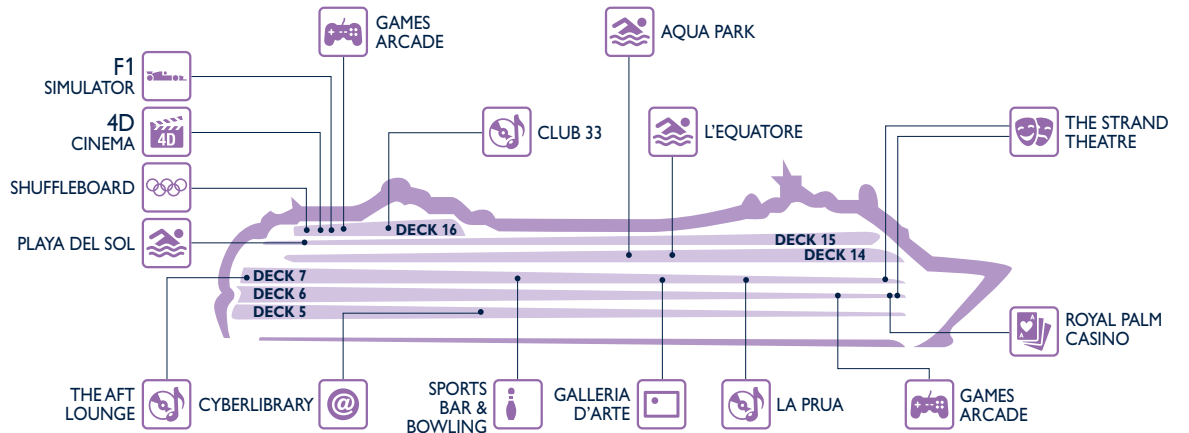

Restaurants	Deck
BORA BORA BUFFET RESTAURANT	14
LA REGGIA	5
	6
PAGO PAGO BUFFET RESTAURANT	14
SANTA FE TEX MEX	7
SPORTS BAR BOWLING (American finger food)	7
VILLA VERDE	6

Outdoor Bars	Deck
BAR DEL RICCIO	14
L'EQUATORE	14
MOVIDA BAR	15
TARTARUGA BAR	14
TOP 18 BAR	18

# SHOPPING

Shops	Deck
ACCESSORIES SHOP	6
EXCURSION OFFICE	6
IL GIOIELLO	6
L'ANGOLO DELL'OGGETTO	6
LA BOUTIQUE	6
LA CARAMELLA	6

Shops	Deck
LA PROFUMERIA	7
MSC AUREA SPA	14
MSC SHOP	7
PHOTO SHOP	7
THE MINI MALL	6
THE POOL SHOP	14

# ENTERTAINMENT

Fun	Deck
4D CINEMA	16
AQUA PARK	14
CLUB 33	16
CYBERLIBRARY	5
F1 SIMULATOR	16
GALLERIA D'ARTE	7
GAMES ARCADE	6
	16
L'EQUATORE (Covered Pool)	14

Fun	Deck
LA PRUA PIANO BAR	7
PLAYA DEL SOL	15
ROYAL PALM CASINO	6
SHUFFLEBOARD	16
SPORTS BAR & BOWLING	7
THE AFT LOUNGE	7
THE STRAND THEATRE	6
	7

# FAMILY & FUN

Family Areas	Deck
4D CINEMA	16
AQUA PARK	14
CHILDREN'S POOL	15
F1 SIMULATOR	16
GAMES ARCADE	6
	16
I GRAFFITI (12-17 yrs)	15
IL POLO NORD (under 12 yrs)	15
KIDS' CORNER (Buffet)	14

Family Areas	Deck
L'EQUATORE (Covered Pool)	14
LA CARAMELLA	6
MSC SHOP	7
MSC ARENA	16
TARTARUGA BAR	14
TEEN'S AREA	16
TEENS TOBOGA	15
THE STRAND THEATRE	6
	7